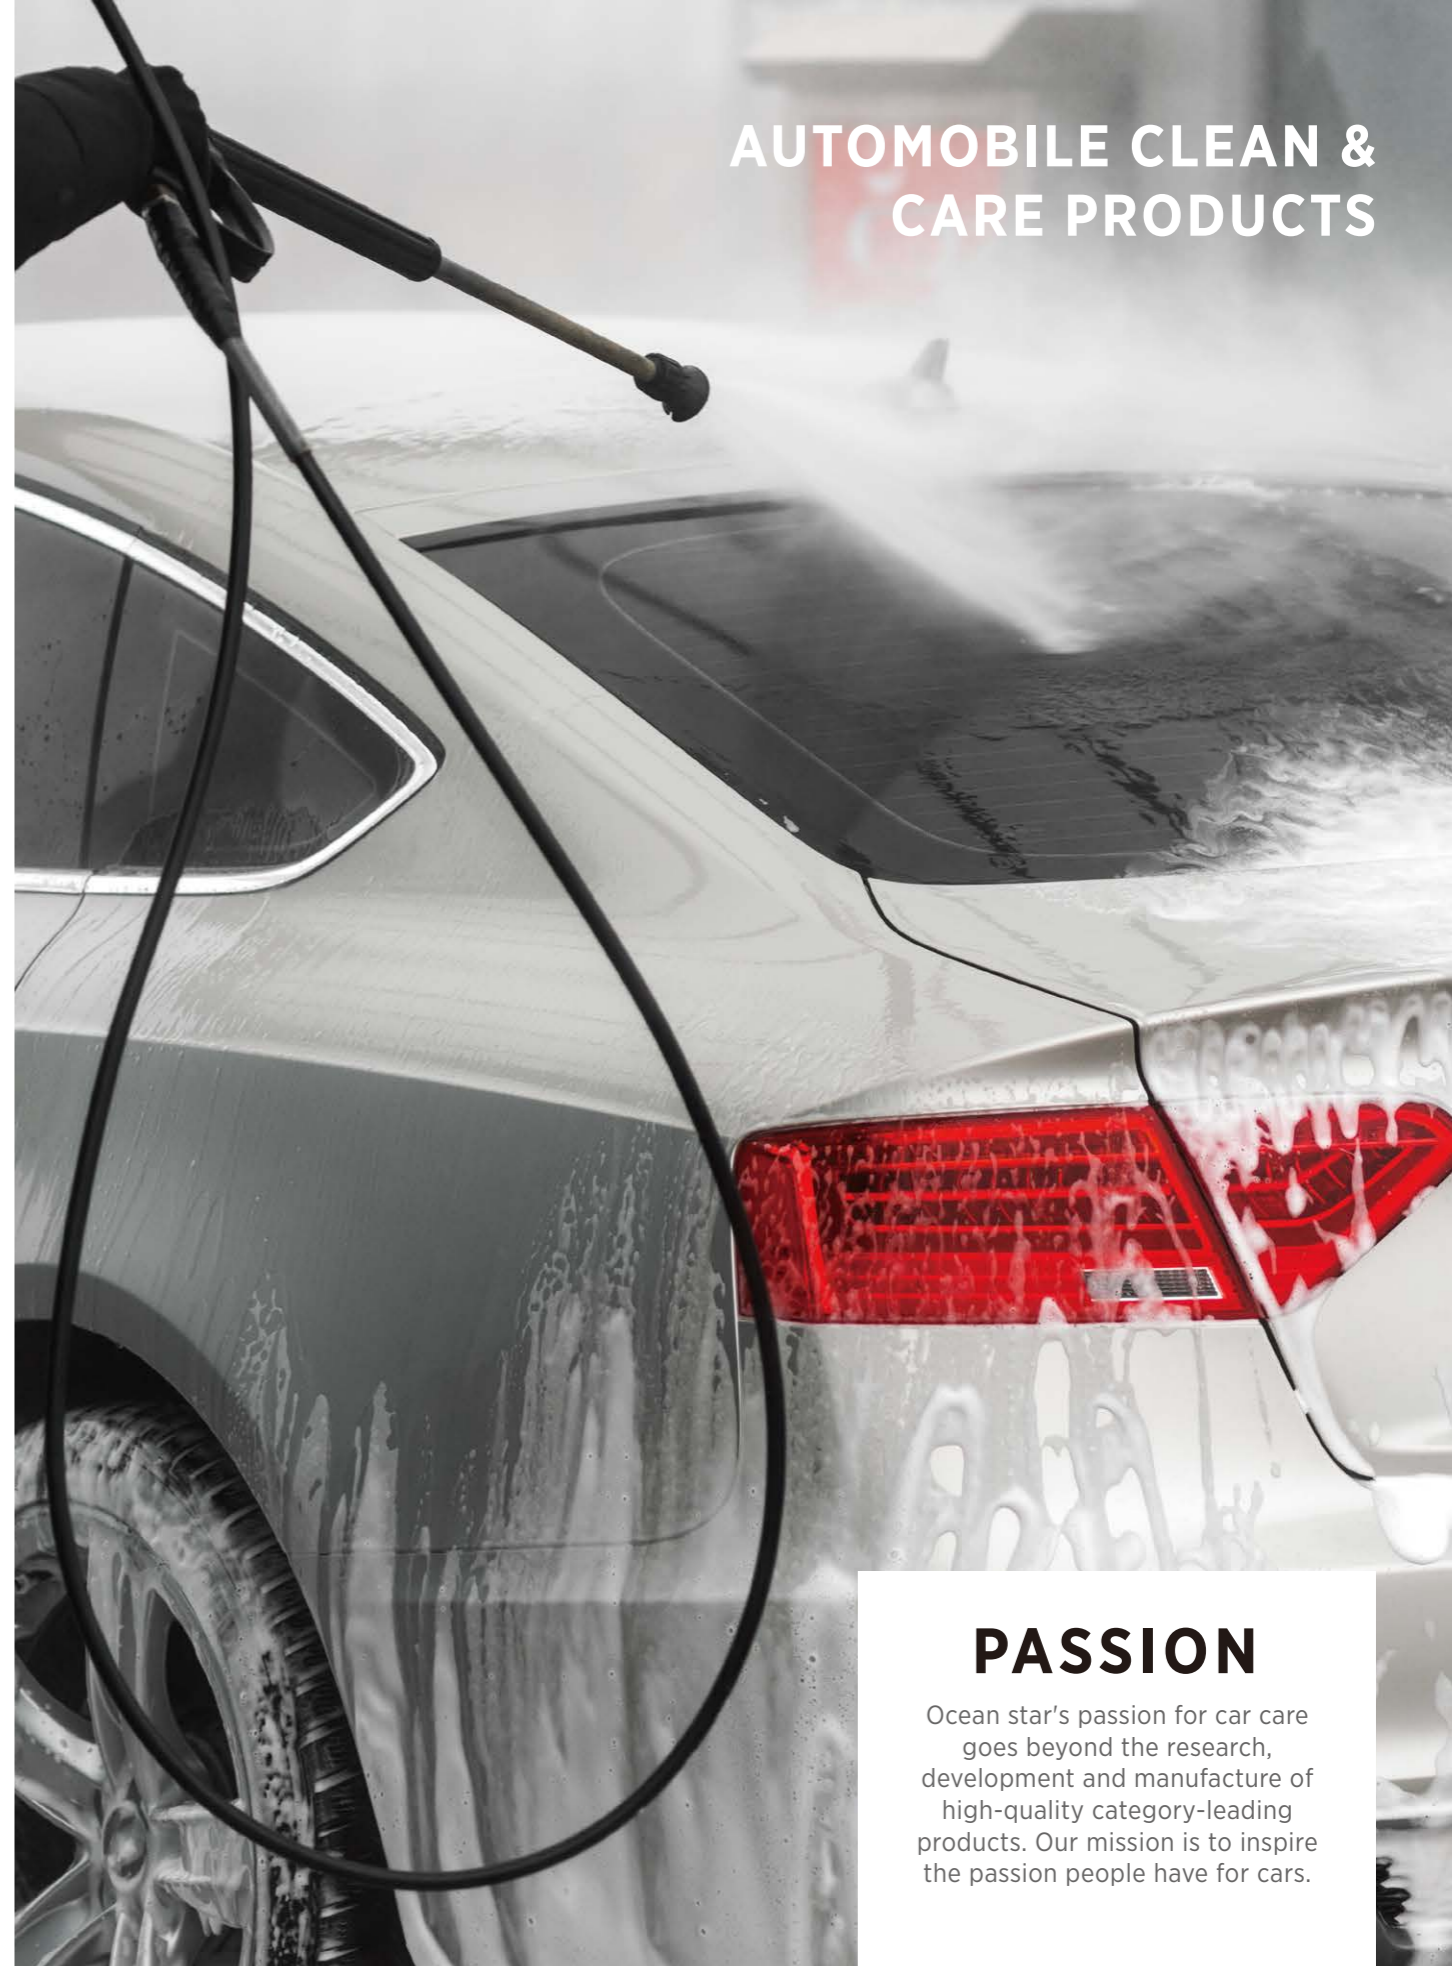

AUTOMOBILE CLEAN & CARE PRODUCTS

PASSION

Ocean star's passion for car care goes beyond the research, development and manufacture of high-quality category-leading products. Our mission is to inspire the passion people have for cars.